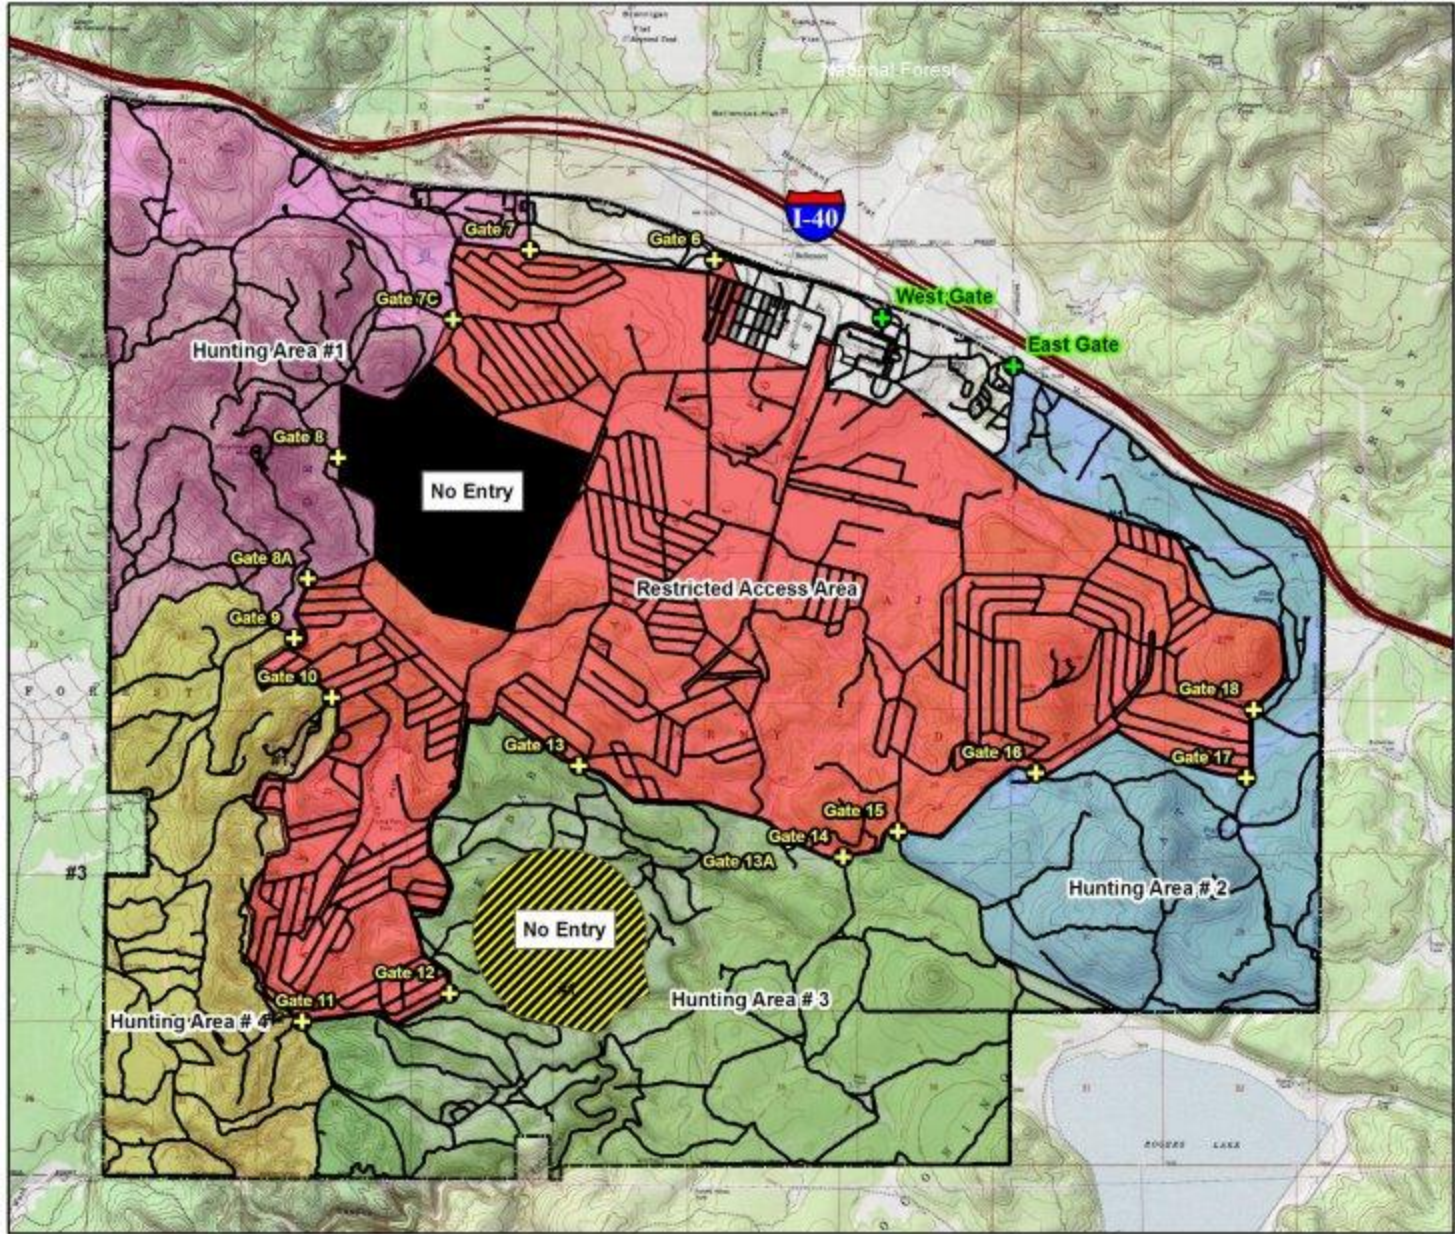

### Camp Navajo Hunting Area Map

#### Legend

 Camp Navajo  
**Hunting Areas**

- Name
-  Hunting Area #1
  -  Hunting Area #2
  -  Hunting Area #3
  -  Hunting Area #4

1:50,000

Coordinate system:  
Projection: UTM  
Zone: 12S  
Datum: NAD 1983

Created By  
Camp Navajo  
Environmental Office